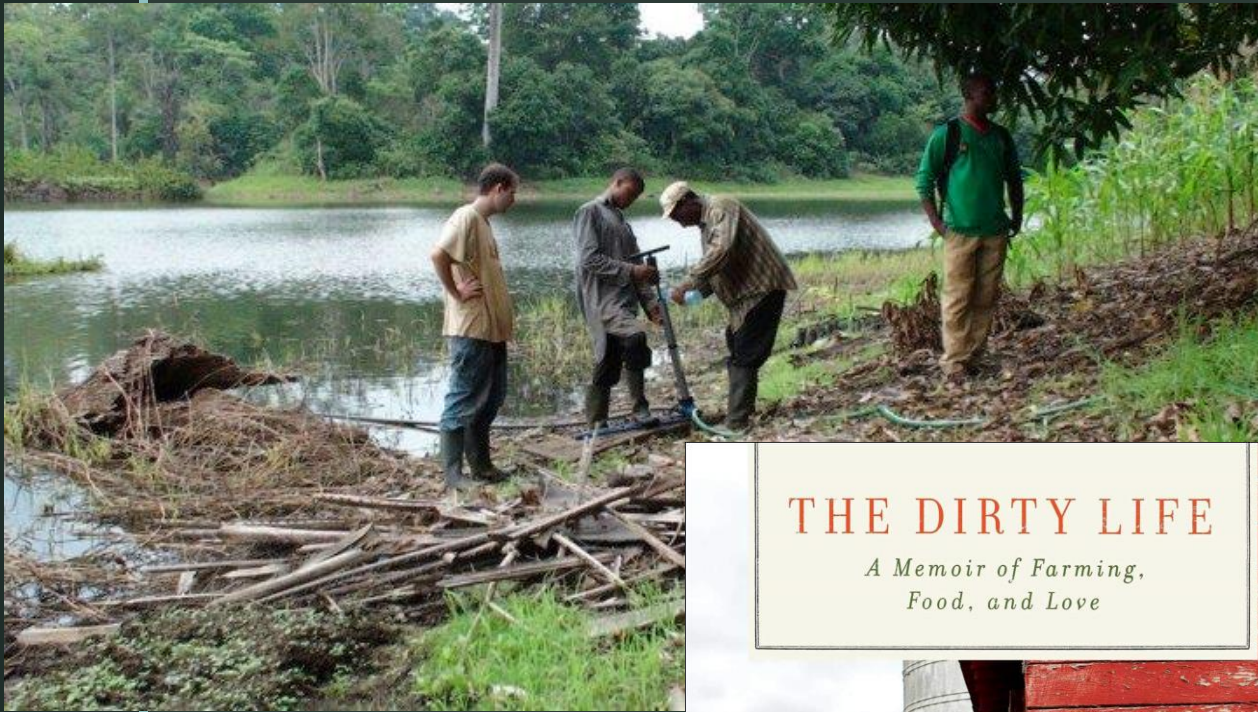

- DECEMBER 4, 2019 -

Create a Quality of Life on Your Profitable Farm

- PRESENTED BY -
Ben Grimes
Dawnbreaker Farms

- HOSTED BY -

Food Animal Concerns Trust

FACT Introductions

Food Animal Concerns Trust (FACT) is a national nonprofit organization that advocates for the safe and humane production of meat, milk, and eggs.

The Profitable Lifestyle

Your Profitable Farm in 30 Hours/Week

My Story

First Farming Experience

THE DIRTY LIFE

*A Memoir of Farming,
Food, and Love*

"The truest, most hilarious, and most affirming story of a beginning farmer that you could possibly find."
—*The Washington Post*

"Exquisite and inspiring."
—*Minneapolis Star Tribune*

KRISTIN KIMBALL
author of *GOOD HUSBANDRY*

Cameroon

Growing a Farmer

How I Learned to Live Off the Land

"It is wonderful to have a farmer tell his story with such honesty and eloquence."
—Alice Waters